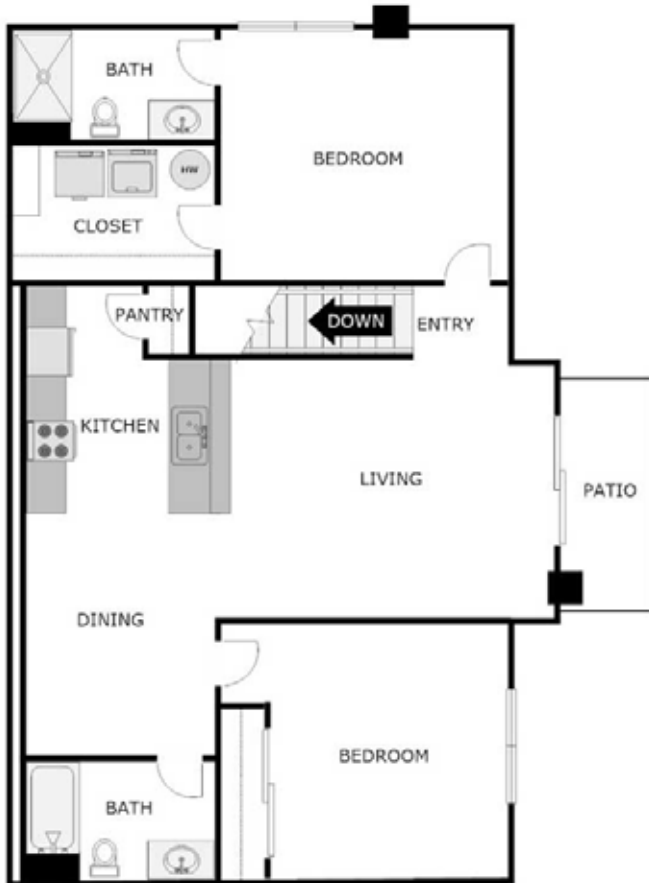

## 2 Bedroom 2 Bath Apartment Upper Corner

1,075 Sq. Ft.

RENT

DEPOSIT

DATE AVAILABLE

NOTES

[Hiddenvalleystatesliving.com](http://Hiddenvalleystatesliving.com)

relax, enjoy, live!